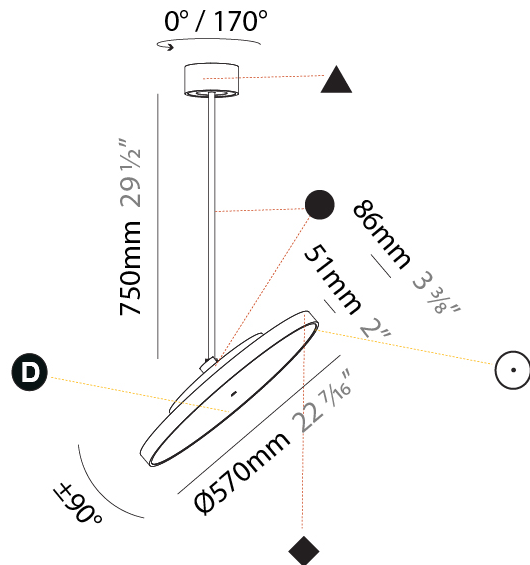

GENERAL

Series: Sign Diva Flex
Subseries: Sign Diva Flex
Brand: Prolicht
Division: Architectural
Mounting Type: Suspension
Mounting Location: Ceiling
Subcategory: Pendant

PHYSICAL

Shape: Round
Diameter (mm): 570
Diameter (in): 22 ⁷/₁₆
Height (mm): 870
Height (in): 34 ¹/₄
Light Distribution: Adjustable / Direct
Weight (kg): 2.007
Weight (lbs): 4.42
Diffuser: PMMA - Opal / Micro-Prism / Sparkling Secret / Vintage Industrial
Fixture Finish: SSR / BKV / CWI / CRY / HAB / UFT / ITA / RUA / FTG / MYG / LOD / PUS / FRO / FUP / KIA / POP / BLS / SPG / MEY / GOH / GUM / CHC / COM / ABZ / JAG / OBR / MOS / ROR
Fixture Material: Extruded Aluminum / Steel

ELECTRICAL

Lamp Type: LED (Zhaga Standard)
Input Wattage (W): 58.3
Total Output Wattage (W): 46.9
Dimming: Tri-Mode (Non-Dimming and Phase Dimming (120Vac only) and 0-10V Dimming)
Driver Included: Yes
Driver Location: Integrated
Driver Type: Constant Current - Universal
Driver Class: Class 2
Input Voltage (V): 120 - 277
Constant Current (MA): 350

LED

Color Temperature (°K): 2700 / 3000 / 3500 / 4000
Max. Delivered Lumen (lm): 4439 / 4759 / 4801 / 4899
Nominal Lumen (lm): 6199 / 6646 / 6705 / 6842
CRI: >90 CRI
Lamp Life (hrs): 50000

OPTICAL

Adjustability: Rotational 170°; Tilt 90°

RATINGS AND CERTIFICATIONS

Certified By: Certified for North American Standards
IP rating: IP20

PROJECT
TYPE
SPECIFIER
QUANTITY
DATE