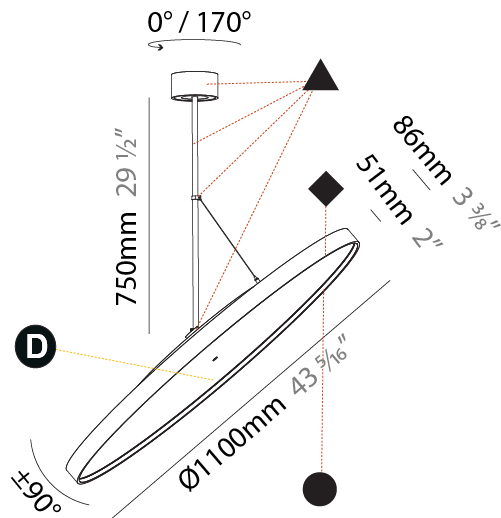

Adjustability: Rotational 170°; Tilt 90°

RATINGS AND CERTIFICATIONS

Certified By: Certified for North American Standards
 IP rating: IP20

SIGN DIVA FLEX KORONA SUSPENSION

A30869-

PROJECT	_____
TYPE	_____
SPECIFIER	_____
QUANTITY	_____
DATE	_____