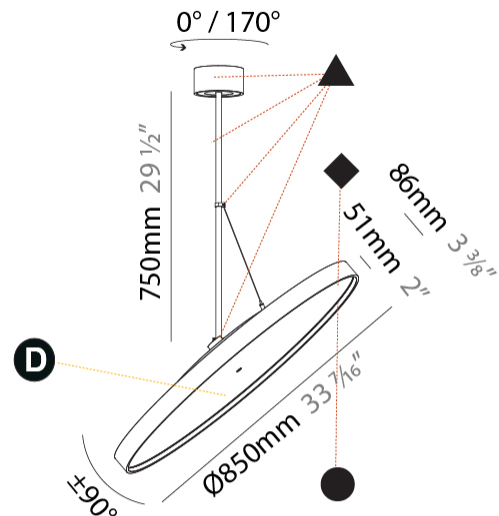

Adjustability: Rotational 170°; Tilt 90°
--

RATINGS AND CERTIFICATIONS

Certified By: Certified for North American Standards
IP rating: IP20

SIGN DIVA FLEX KORONA SUSPENSION

A30867-

PROJECT	_____
TYPE	_____
SPECIFIER	_____
QUANTITY	_____
DATE	_____