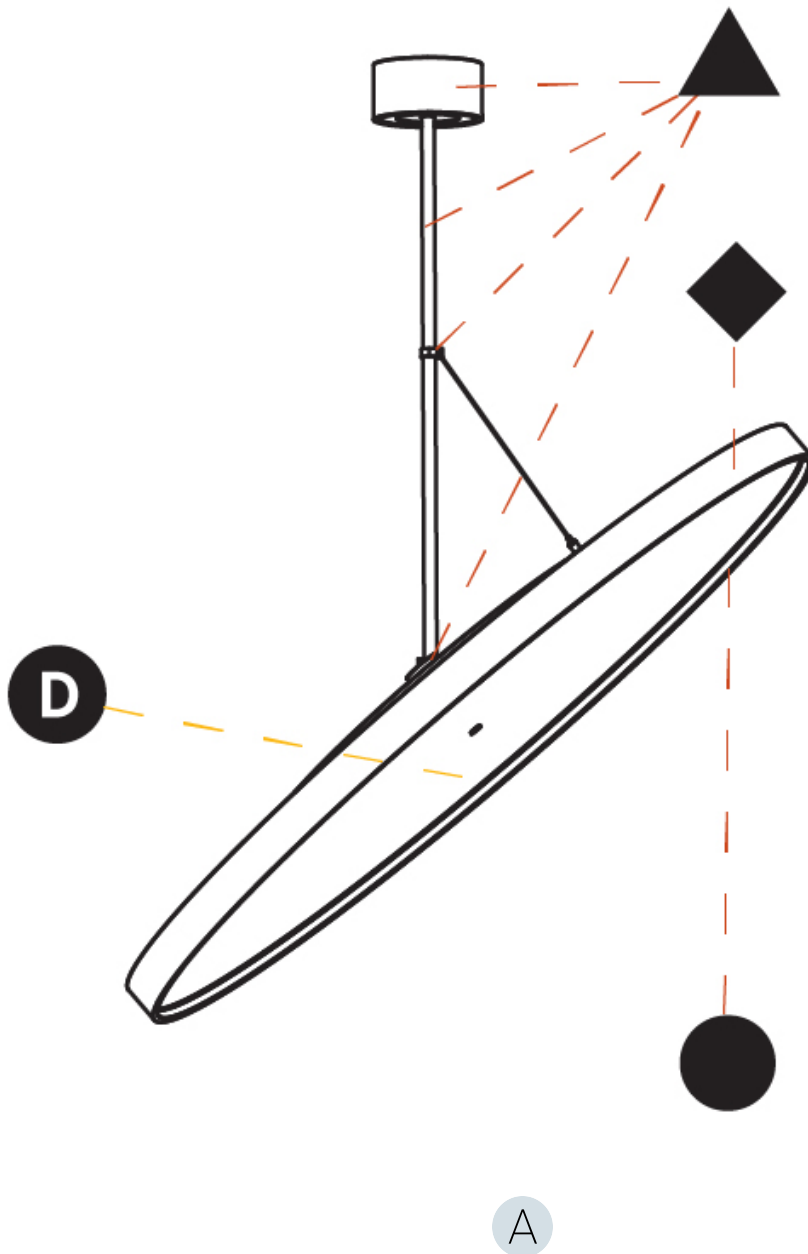

Adjustability: Rotational 170°; Tilt 90°

RATINGS AND CERTIFICATIONS

Certified By: Certified for North American Standards
 IP rating: IP20

SIGN DIVA FLEX KORONA SUSPENSION

A30869-

PROJECT	_____
TYPE	_____
SPECIFIER	_____
QUANTITY	_____
DATE	_____